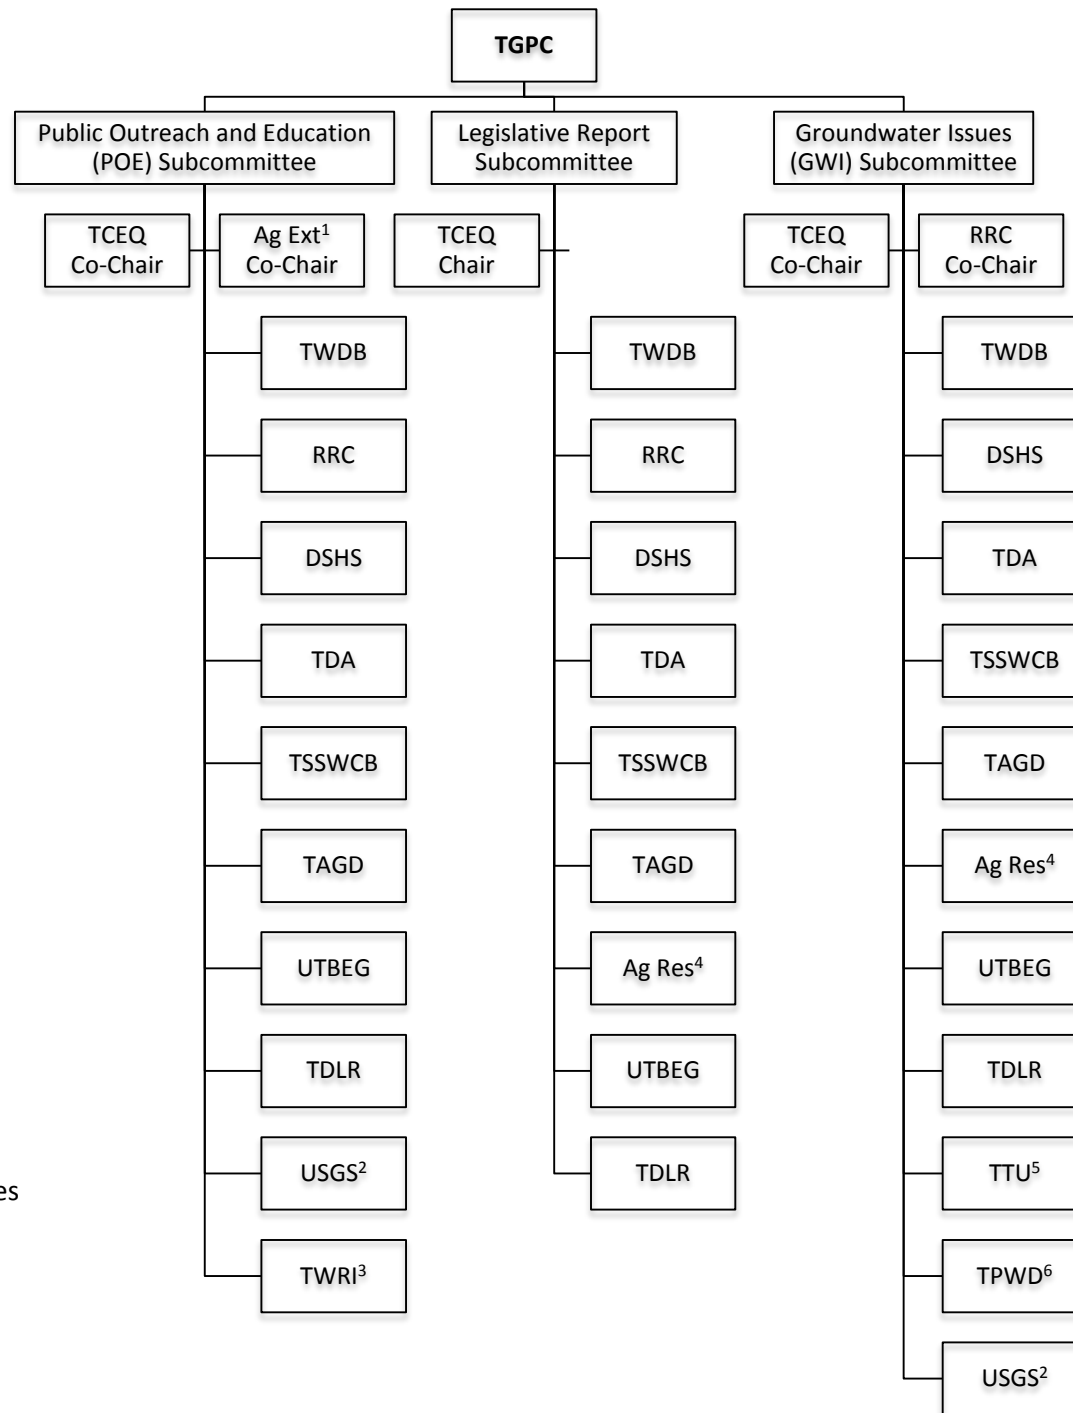

# Texas Groundwater Protection Committee (TGPC)

Texas Commission on Environmental Quality (TCEQ)  
Chair

Texas Water Development Board (TWDB)  
Vice Chair

Railroad Commission of Texas (RRC)

Texas Department of State Health Services (DSHS)

Texas Department of Agriculture (TDA)

Texas State Soil and Water Conservation Board (TSSWCB)

Texas Alliance of Groundwater Districts (TAGD)

Texas A&M AgriLife Research (AgriLife Research)

Bureau of Economic Geology of  
The University of Texas at Austin (UTBEG)

Texas Department of Licensing and Regulation (TDLR)

<sup>1</sup>Ag Ext – Texas A&M AgriLife Extension Service (AgriLife Extension)

<sup>2</sup>USGS – United States Geological Survey

<sup>3</sup>TWRI – Texas A&M Texas Water Resources Institute

<sup>4</sup>Ag Res – Texas A&M AgriLife Research (AgriLife Research)

<sup>5</sup>TTU – Texas Tech University

<sup>6</sup>TPWD – Texas Parks and Wildlife Department